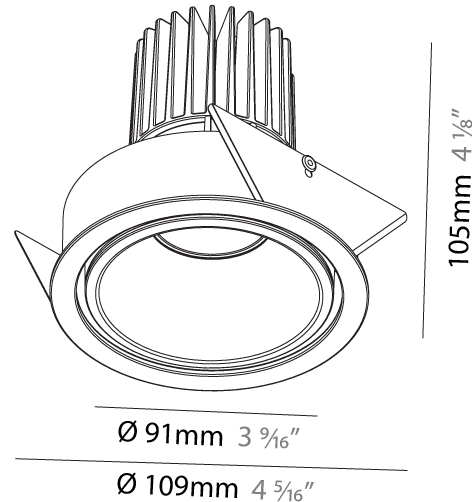

1. To build a product code in our configurator select the specify button on the base model # product page
2. To build a manual product code on this datasheet choose from the options listed below in blue font and add the suffix to the base model #

GENERAL

Series: Invader Standard
Subseries: Invader Adjustable
Brand: Prolight
Division: Architectural
Mounting Type: Recessed
Mounting Location: Ceiling
Subcategory: Downlight

PHYSICAL

Shape: Round
Diameter (mm): 109
Diameter (in): 4 5/16
Height (mm): 105
Height (in): 4 1/8
Min. Recessing Depth (mm): 120
Min. Recessing Depth (in): 4 3/4
Light Distribution: Adjustable / Downlight
Weight (kg): 0.421
Weight (lbs): 0.93
Fixture Finish: [SSR / BKV / CWI / CRY / HAB / LAG / UFT / ITA / RUA / RUR / MIC / FTG / MYG / TWT / LOD / PUS / FRO / FUP / KIA / POP / BLS / SPG / MEY / GOH / GUM / CHC / COM / ABZ / JAG / OBR / MOS / ROR](#)
Fixture Material: Aluminum
Cut-out Measurements: 104mm / 4 1/8"

ELECTRICAL

Lamp Type: LED
Input Wattage (W): 16.5
Total Output Wattage (W): 15
Dimming: Dali Dimming
Driver Included: No
Driver Location: Recessed Housing
Input Voltage (V): 120
Constant Current (MA): 350

LED

Number of LEDs: 1
Max. Delivered Lumen (lm): 760
Nominal Lumen (lm): 1140
CRI: >90 CRI
Lamp Life (hrs): 50000

OPTICAL

Reflector: [20 / 40 / 60](#)
Adjustability: Rotational 180°; Tilt 30°

RATINGS AND CERTIFICATIONS

Certified By: CSA Certified to UL and CSA Standards
IP rating: IP20